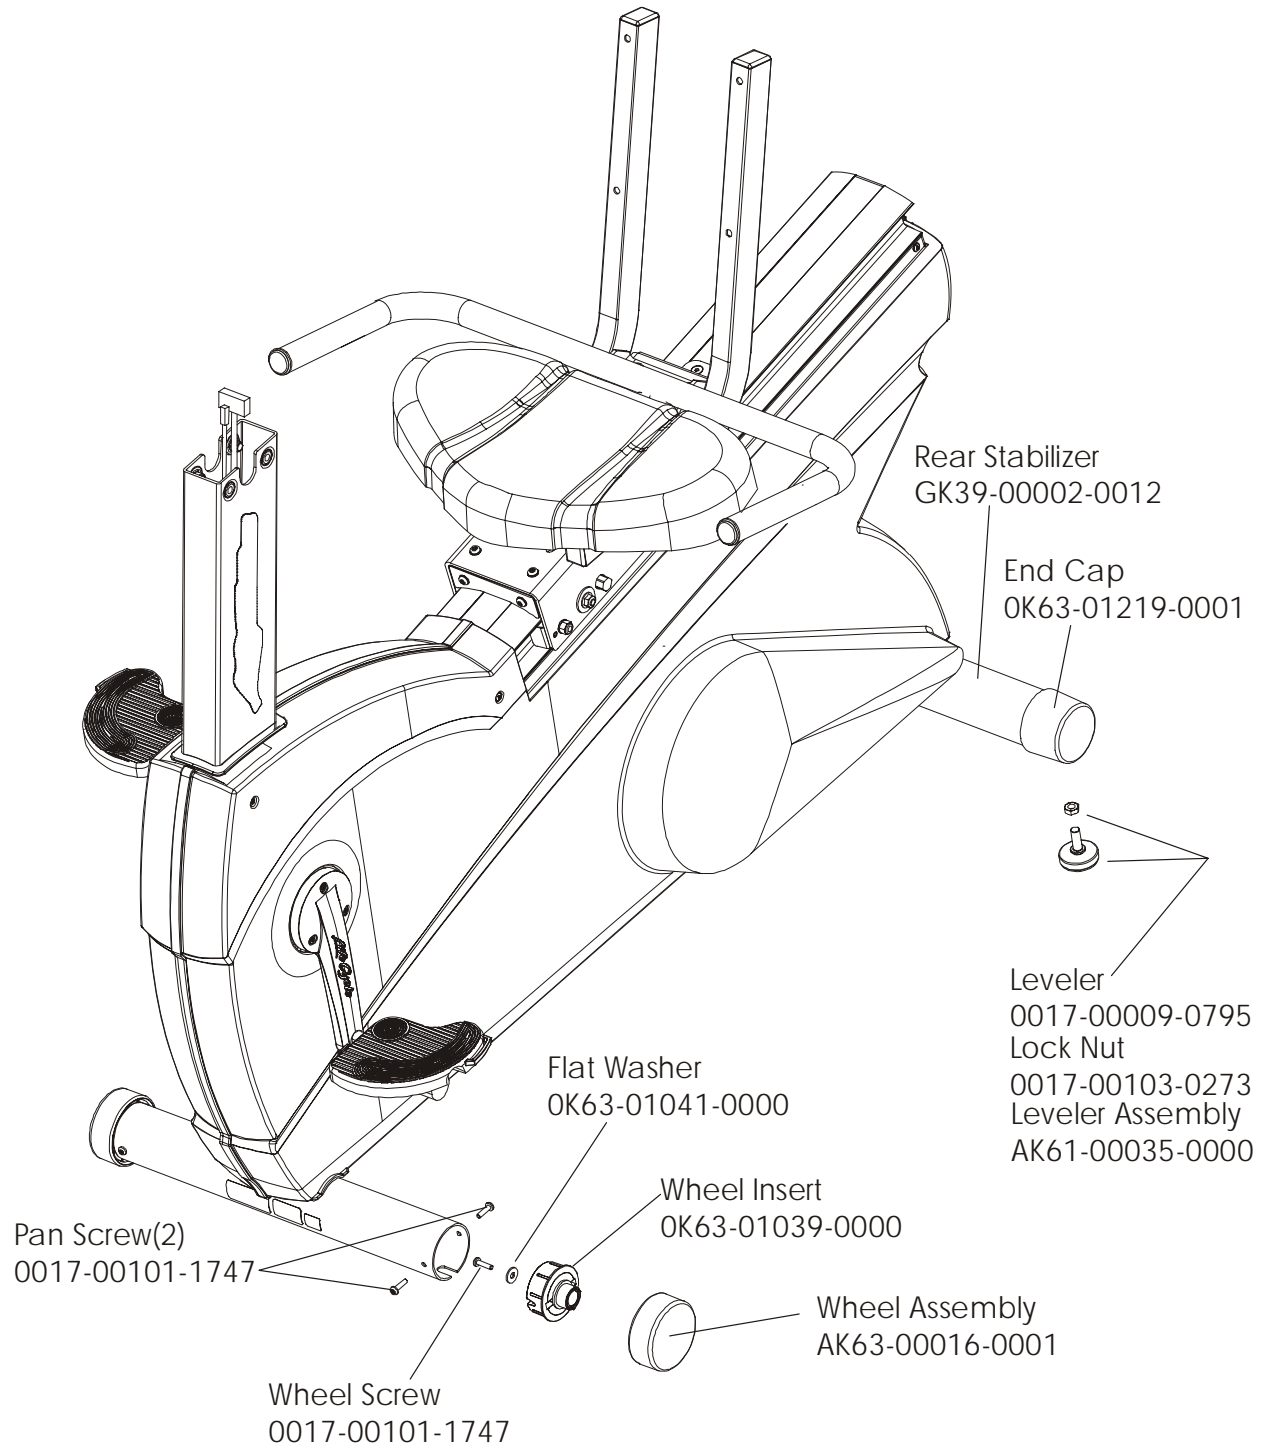

LifeFitness

Arctic Silver 95RE Recumbent Bike

Customer Support Services
PARTS MANUAL

rev 01 May 2008

OPERATION MANUAL – (ENG) OPERATION MANUAL – (F/S/P) OPERATION MANUAL – (G/D/I) OPERATION MANUAL – (JAP) OPERATION MANUAL – (CHI) OPERATION MANUAL – (KOR) OPERATION MANUAL – (RUS)	M051-00K39-A133 M051-00K39-A134 M051-00K39-A135 M051-00K39-A136 M051-00K39-A137 M051-00K39-A138 M051-00K39-A139
POWER SUPPLY: 12V; 4.5A Without Line Cord	118E-00001-0161
LINE CORD: DOM. 10A 125V	0017-00003-0704
LINE CORD: CON 10A 250V	0017-00003-0691
LINE CORD: 10A; UK	0017-00003-0889
LINE CORD: AUSTRALIA	0017-00003-0918
HARDWARE BAG	GK39-00002-0009
TOUCH UP PAINT: SPRAY CAN .5 OZ BOTTLE W/APPLICATOR .33 OZ PEN	0017-00008-0204 0017-00008-0205 0017-00008-0206
SERVICE MANUAL	M051-00K39-B012

ARCTIC SILVER 95RE
Seat Frame Assembly

95RE-0XXX-04
S/N 100000-UP

ARCTIC SILVER 95RE
Seat Pads and Accessory Tray

95RE-0XXX-04
S/N 100000-UP

ARCTIC SILVER 95RE
Extrusion Assembly. – AK39-00027-0005

95RE-0XXX-04
S/N 100000-UP

ARCTIC SILVER 95RE

Locking Assembly. – AK51-00053-0001

95RE-0XXX-04

S/N 100000-UP

ARCTIC SILVER 95RE
Wheel and Leveler

95RE-0XXX-04
S/N 100000-UP

ARCTIC SILVER 95RE
Cables

95RE-0XXX-04
S/N 100000-UP